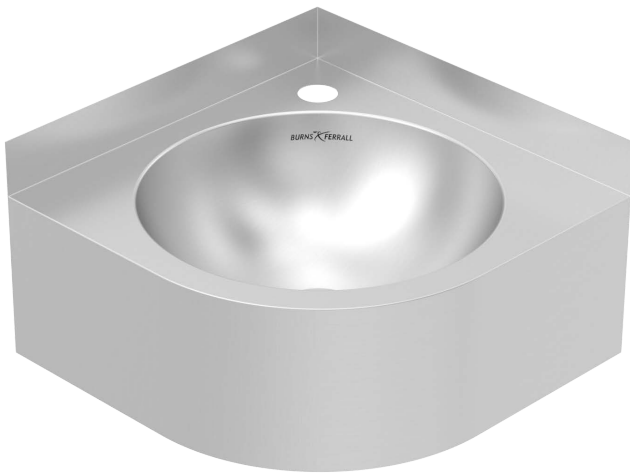

**Product Specification
Sheet WB5TLX****FEATURES:**

- 0.9mm 304 Stainless Steel
- 40mm Waste outlet, plug and waste included
- Waste Brackets (WABR) included

DIMENSIONS:

- 360 x 360x 200 o/a
- Bowl Dia: 300mm x 115 deep