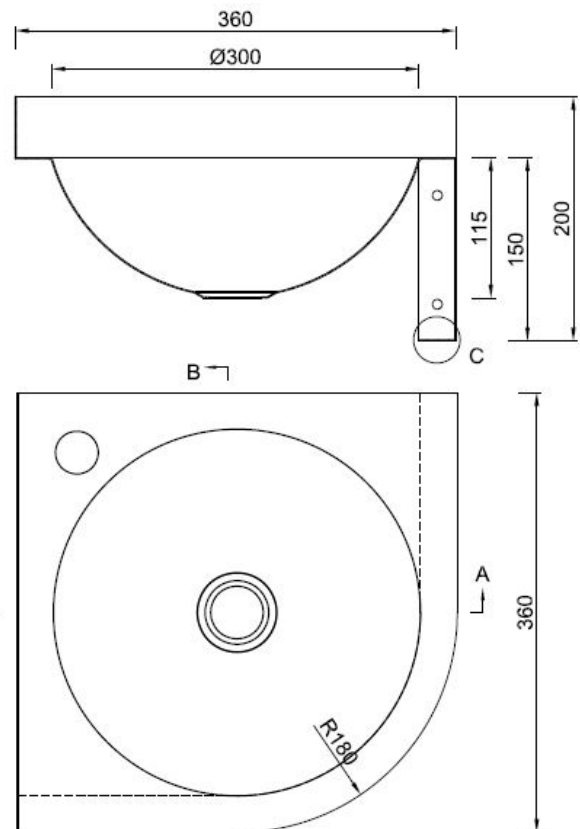

**Product Specification
Sheet WB5TLX****FEATURES:**

- 0.9mm 304 Stainless Steel
- 40mm Waste outlet, plug and waste included
- Waste Brackets (WABR) included

DIMENSIONS:

- 360 x 360x 200 o/a
- Bowl Dia: 300mm x 115 deep

E&OE – it is recommended all measurements are taken directly from the product. Specification subject to change without notice, always consult the literature supplied with the product. Coloured images are indicative only.